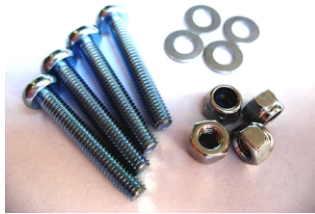

**STEEL & BRASS STUDDING**

**ALL SIZES FROM M2 to M5.  
BRASS & STEEL STUDDING  
500MM LENGTHS  
plus appropriate size  
SCREWS, NUTS & WASHERS**

M4 NYLOC NUTS with M4 x 25 Bolts.  
**Part No: 160**  
M3 NYLOC NUTS with M3 x 25 Bolts.  
**Part No: 161**

LONG SCREWS & NUTS.  
**M3 x 40 Part No: 352**  
**M3 x 50 Part No: 353**

BLIND NUTS & BOLTS  
**M3 Part No: 639**  
**M4 Part No: 640**

PLAIN NUTS & SCREWS  
**M2 x 12 Part No: 693B**  
**M2 x 12 Part No: 693S**  
**M3 x 25 Part No: 694S**